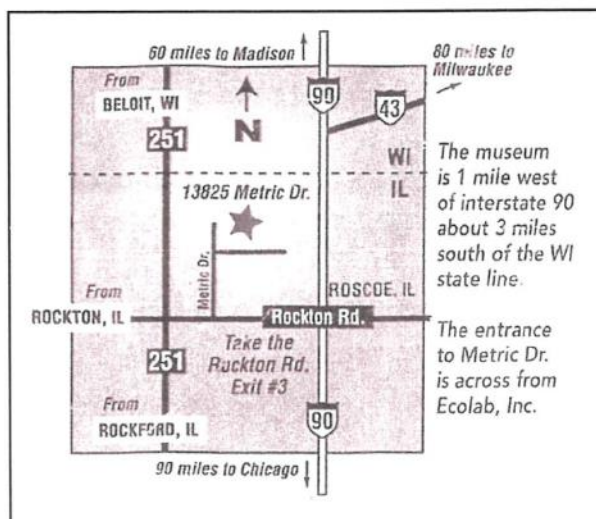

20th Year!

Autumn Classics

SATURDAY, SEPTEMBER 10

***RAIN DATE - NEXT DAY**

*Presented by & Located
On the Grounds of*

13825 Metric Rd, Roscoe, IL 61073

- All money raised stays local
- Bringing love and support to men, women, and children battling all forms of cancer in Northeastern Illinois.
- Registered 501 (c) 3 Charity
- 100% Volunteer
- Funds raised go directly to the Pink Heals Tri-Cities Chapter and are dispersed only to local cancer patients

- **50,000 SQ FT Museum Addition Open**
- **Special Live Entertainment**
- **50/50 Drawings**
- **Raffle Drawings All Day**
- **Admission-Free Will Donation**
- **Car Registration-Free Will Donation**
- **Wear Pink in Respect to All Survivors**
- **Tribute to First Responders**
- **Tribute to All Veterans**
- **Antique Tractor Display**
- **Food Court**